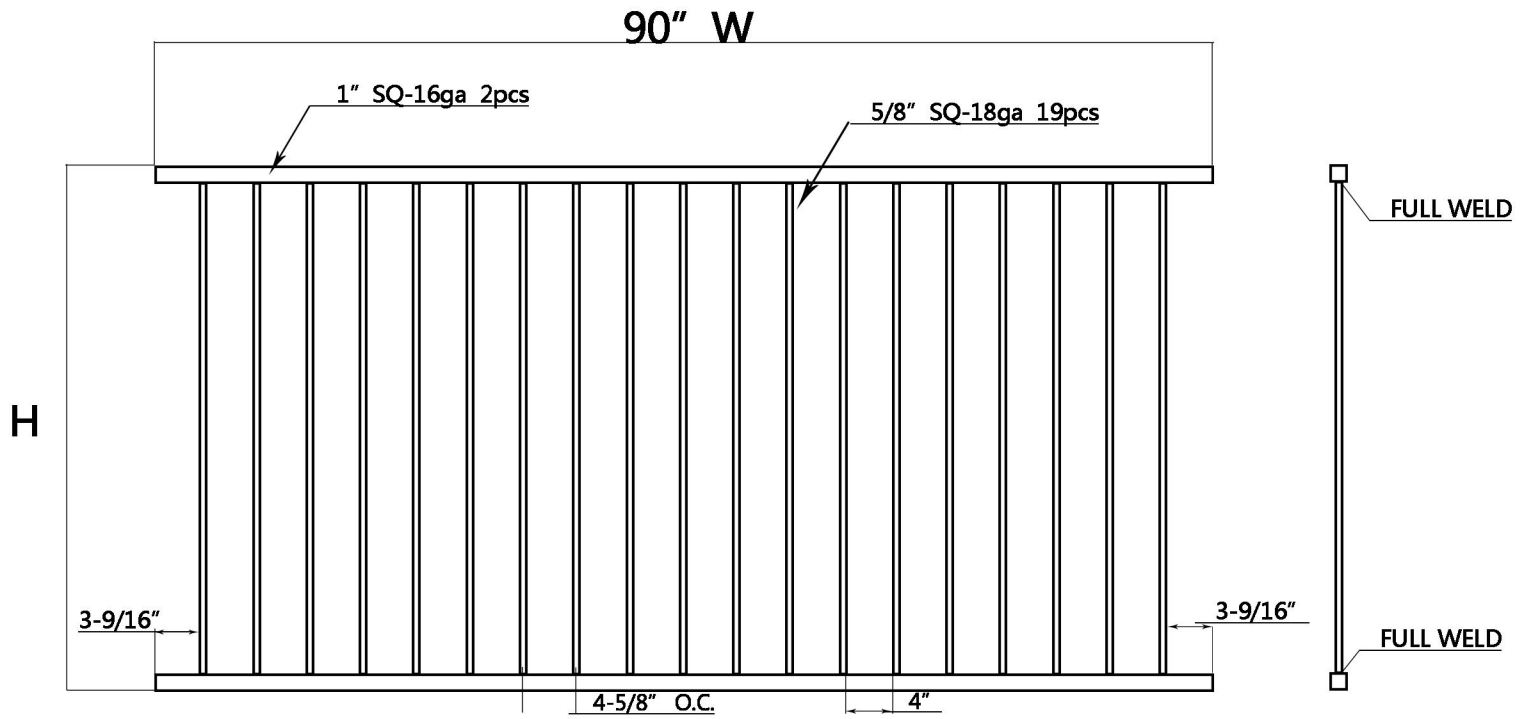

RESIDENTIAL FLAT TOP FENCE-1 (H)*90" W
[EXT2](H=45" /58")

COMMERCIAL FLAT TOP FENCE-1 (H)*90" W
[EXT2](H=34" /40" /45")

COMMERCIAL FLAT TOP FENCE-2 (H)*94 "W
[EXT2] (H=58" /70")

INDUSTRIAL FLAT TOP FENCE-1
93" H*93" W

RESIDENTIAL GRADE SPEAR FENCE 70" H*90" W

COMMERCIAL GRADE SPEAR FENCE-1 (H)*90" W [EXT2](H=45" /70")

COMMERCIAL GRADE SPEAR FENCE-2 (H)*94" W [EXT2](H=58" /70" /82")

94" W

INDUSTRIAL GRADE SPEAR FENCE-1 93" H*93" W

COMMERCIAL FLAT TOP DEFORMED FENCE-2 (H)*94 "W [EXT2] (H=58" /70")

COMMERCIAL GRADE SPEAR FENCE-1 70" H*94" W

COMMERCIAL GRADE SPEAR FENCE-2

(H) *89" W [EXT2] (H=82" /93")

W

Vertical View

INDUSTRIAL GRADE SPEAR FENCE

93" H*93" W

W

Vertical View