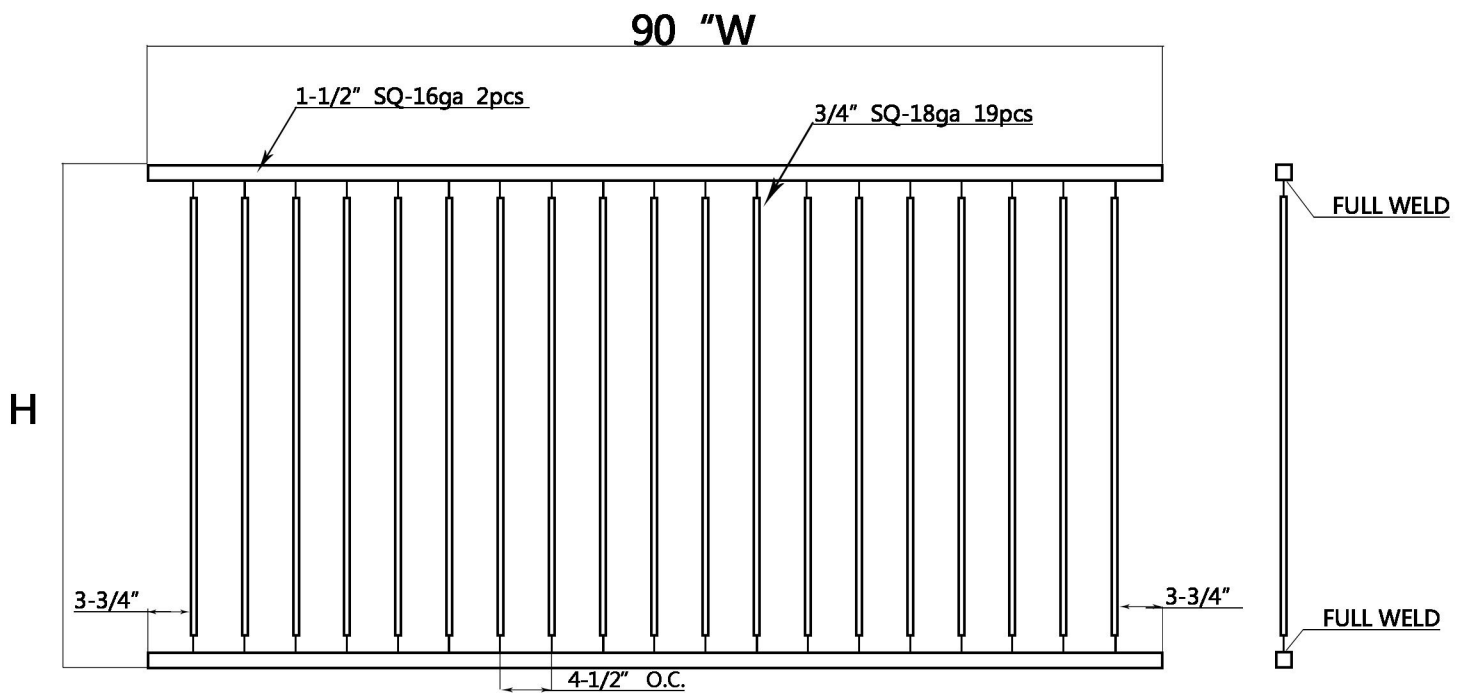

W

COMMERCIAL FLAT TOP FENCE WITH KNUCKLES-1
(H)*90" W [EXT2](H=34" /40" /45")

COMMERCIAL FLAT TOP FENCE WITH KNUCKLES-2
58" H*94" W

RESIDENTIAL FLAT TOP DEFORMED FENCE-1
(H)*90" W [EXT2](H=45" /58")

COMMERCIAL FLAT TOP DEFORMED FENCE-1
(H)*90" W [EXT2](H=40" /45")

COMMERCIAL FLAT TOP DEFORMED FENCE-2 (H)*94 "W [EXT2] (H=58" /70")

COMMERCIAL GRADE SPEAR FENCE-1 70" H*94" W

COMMERCIAL GRADE SPEAR FENCE-2

(H) *89" W [EXT2] (H=82" /93")

W

Vertical View

INDUSTRIAL GRADE SPEAR FENCE

93" H*93" W

W

Vertical View