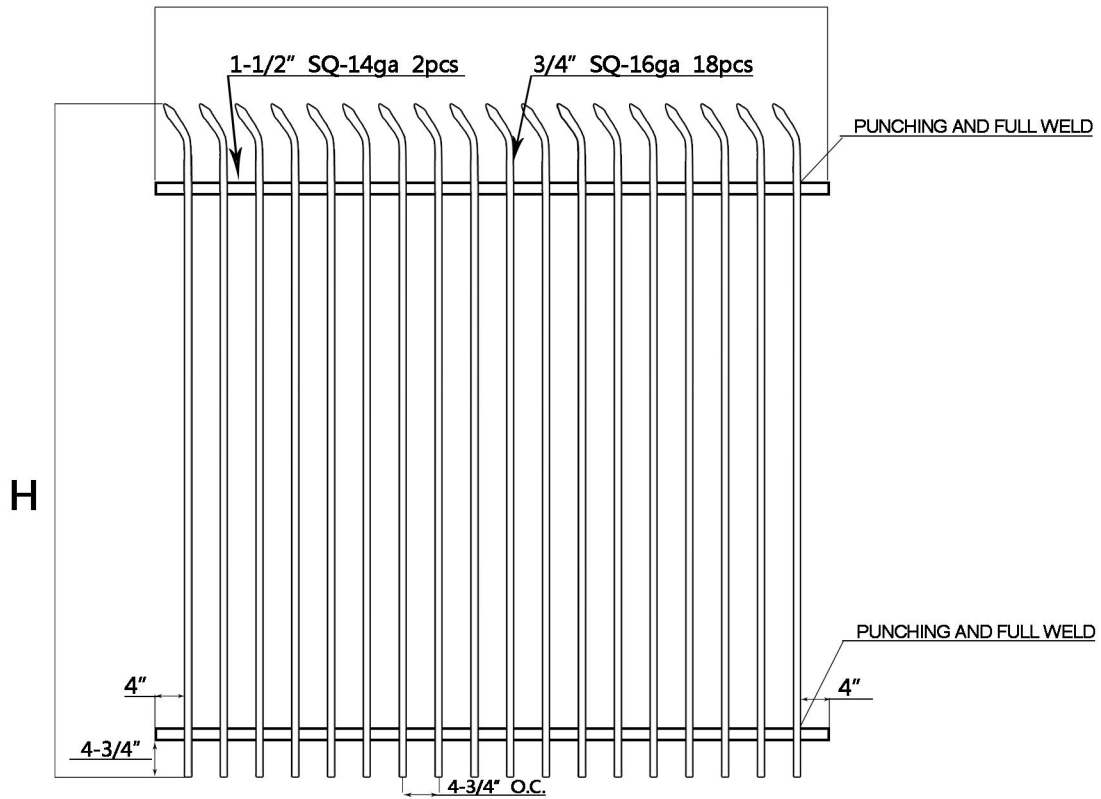

COMMERCIAL FLAT TOP DEFORMED FENCE-2 (H)*94 "W [EXT2] (H=58" /70")

COMMERCIAL GRADE SPEAR FENCE-1 70" H*94" W

COMMERCIAL GRADE SPEAR FENCE-2

(H) *89" W [EXT2] (H=82" /93")

W

Vertical View

INDUSTRIAL GRADE SPEAR FENCE

93" H*93" W

W

Vertical View