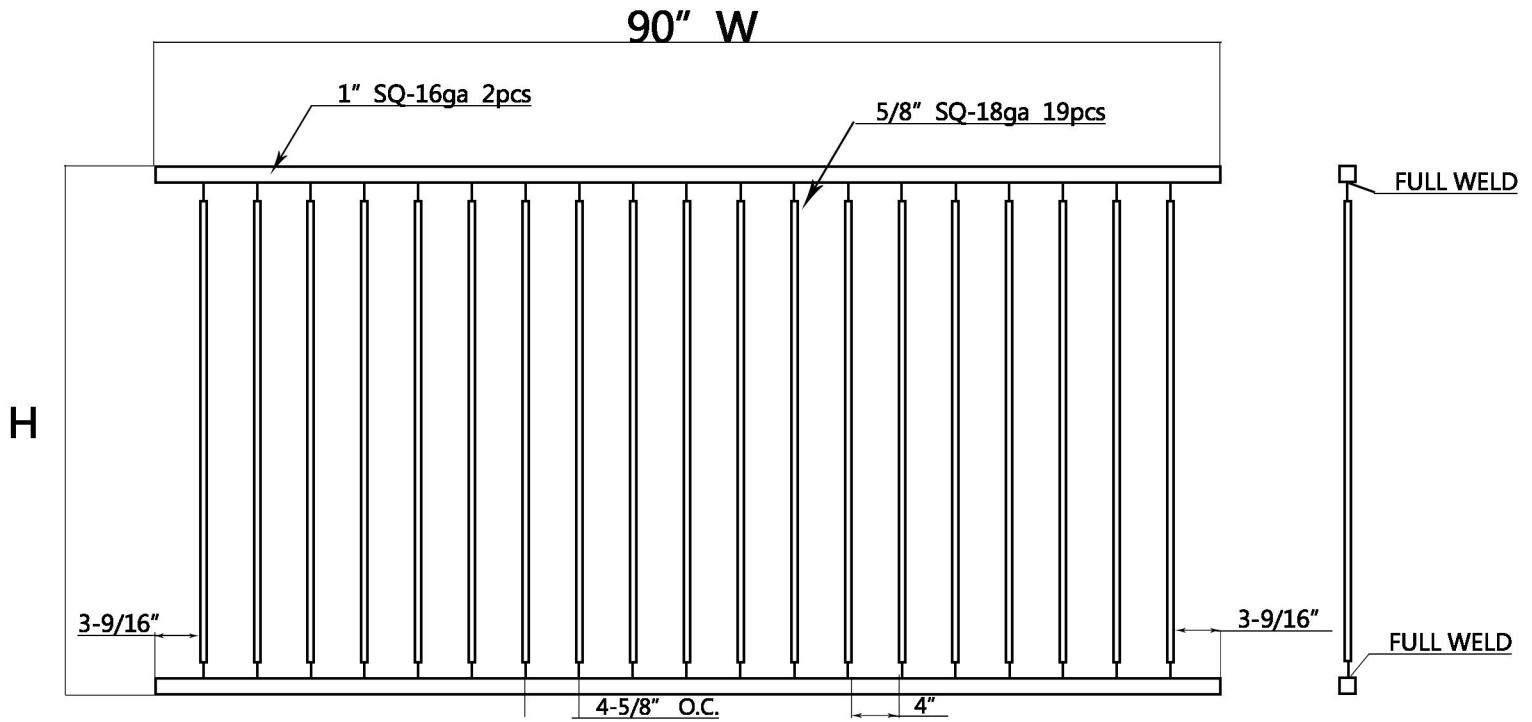

W

COMMERCIAL FLAT TOP FENCE WITH KNUCKLES-1
(H)*90" W [EXT2](H=34" /40" /45")

COMMERCIAL FLAT TOP FENCE WITH KNUCKLES-2
58" H*94" W

RESIDENTIAL FLAT TOP DEFORMED FENCE-1
(H)*90" W [EXT2](H=45" /58")

COMMERCIAL FLAT TOP DEFORMED FENCE-1
(H)*90" W [EXT2](H=40" /45")

COMMERCIAL FLAT TOP DEFORMED FENCE-2 (H)*94 "W [EXT2] (H=58" /70")

COMMERCIAL GRADE SPEAR FENCE-1 70" H*94" W

COMMERCIAL GRADE SPEAR FENCE-2

(H) *89" W [EXT2] (H=82" /93")

W

Vertical View

INDUSTRIAL GRADE SPEAR FENCE

93" H*93" W

W

Vertical View