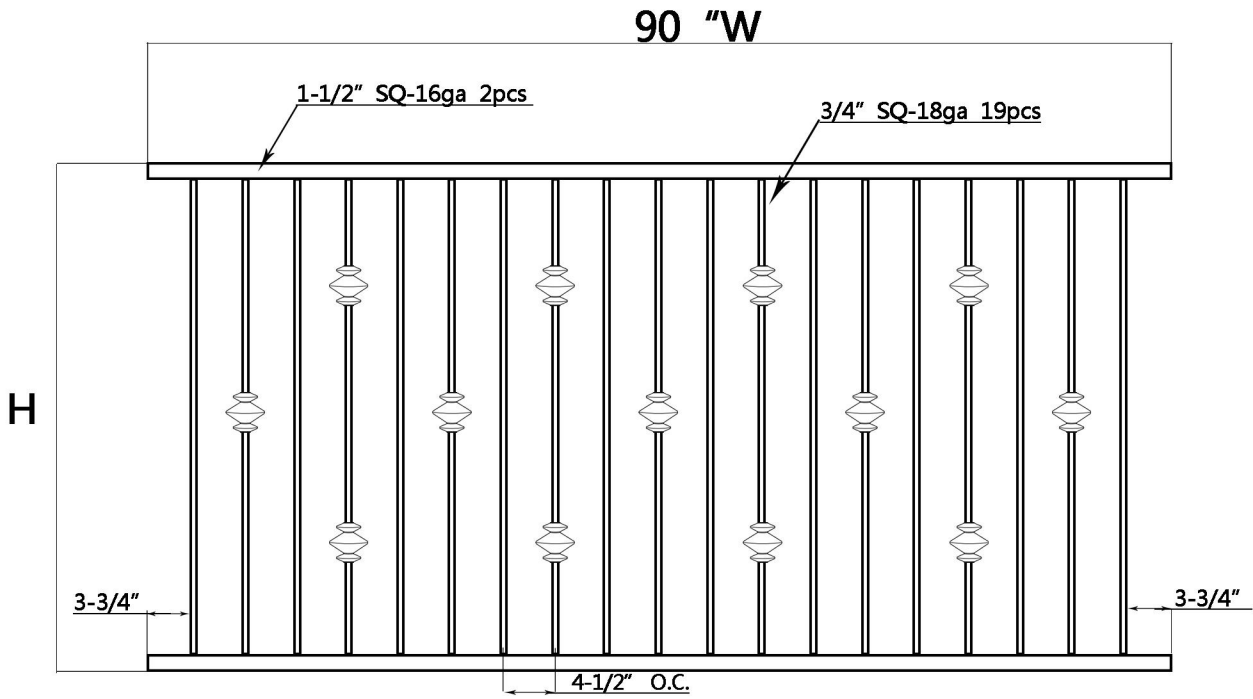

COMMERCIAL FLAT TOP FENCE WITH KNUCKLES-1
(H)*90" W [EXT2](H=34" /40" /45")