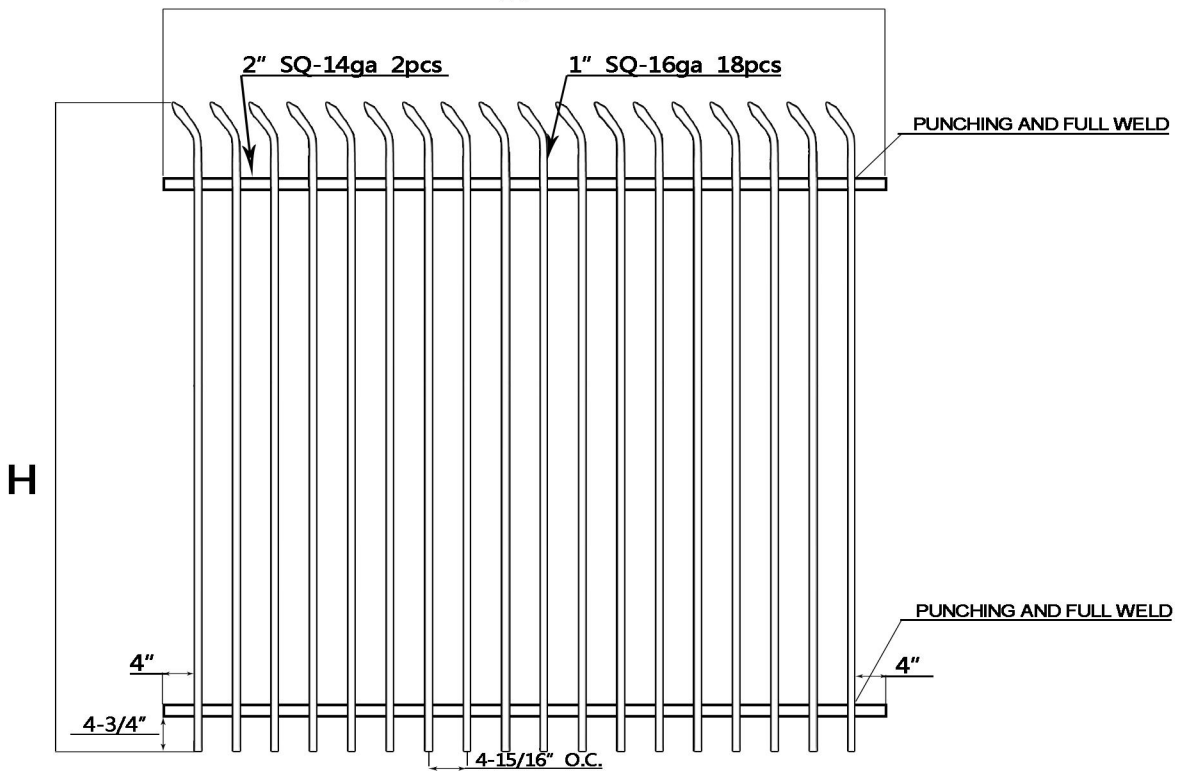

COMMERCIAL FLAT TOP DEFORMED FENCE-2 (H)*94 "W [EXT2] (H=58" /70")

COMMERCIAL GRADE SPEAR FENCE-1 70" H*94" W

COMMERCIAL GRADE SPEAR FENCE-2

(H) *89" W [EXT2] (H=82" /93")

W

Vertical View

INDUSTRIAL GRADE SPEAR FENCE

93" H*93" W

W

Vertical View