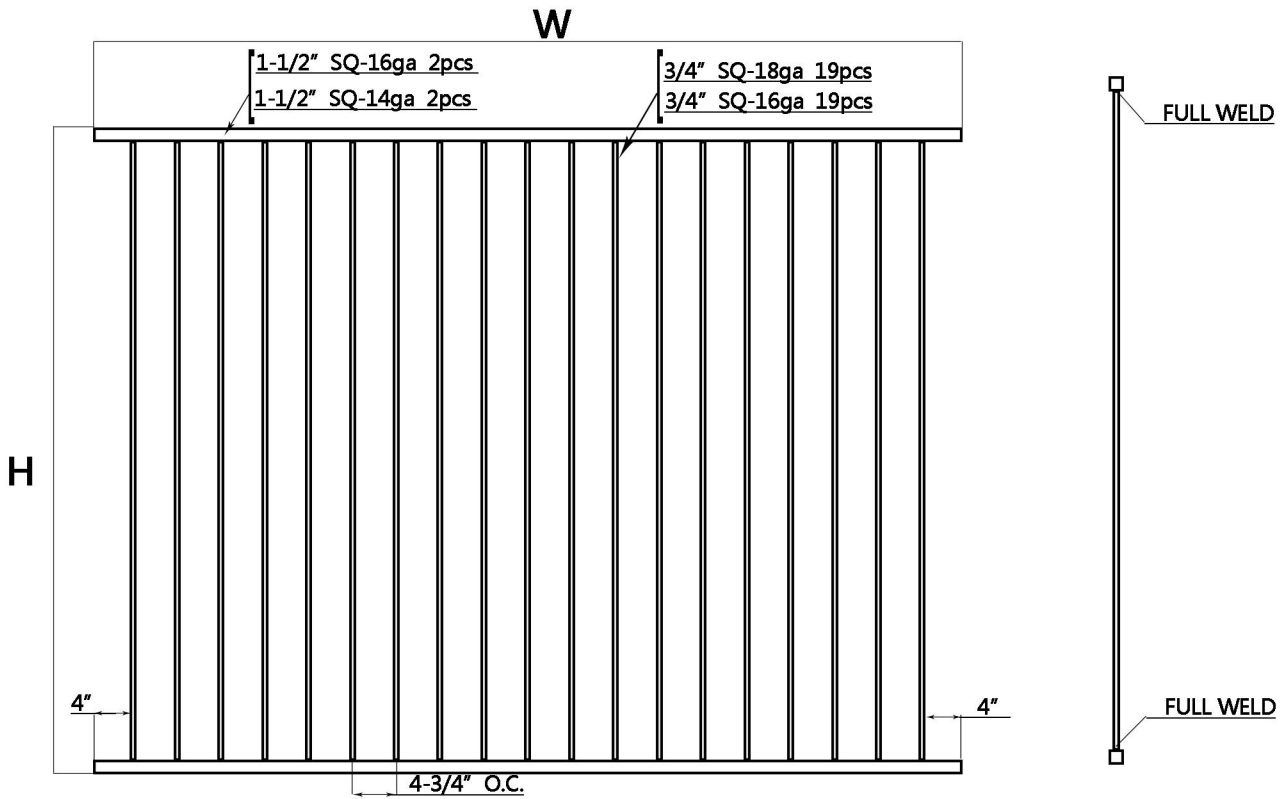

RESIDENTIAL FLAT TOP FENCE-1 (H)*90" W
[EXT2](H=45" /58")

COMMERCIAL FLAT TOP FENCE-1 (H)*90" W
[EXT2](H=34" /40" /45")

COMMERCIAL FLAT TOP FENCE-2 (H)*94 "W
[EXT2] (H=58" /70")

INDUSTRIAL FLAT TOP FENCE-1
93" H*93" W

RESIDENTIAL GRADE SPEAR FENCE 70" H*90" W

COMMERCIAL GRADE SPEAR FENCE-1 (H)*90" W [EXT2](H=45" /70")

COMMERCIAL GRADE SPEAR FENCE-2 (H)*94" W [EXT2](H=58" /70" /82")

94" W

INDUSTRIAL GRADE SPEAR FENCE-1 93" H*93" W

COMMERCIAL FLAT TOP DEFORMED FENCE-2 (H)*94 "W [EXT2] (H=58" /70")

COMMERCIAL GRADE SPEAR FENCE-1 70" H*94" W

COMMERCIAL GRADE SPEAR FENCE-2

(H) *89" W [EXT2] (H=82" /93")

W

Vertical View

INDUSTRIAL GRADE SPEAR FENCE

93" H*93" W

W

Vertical View