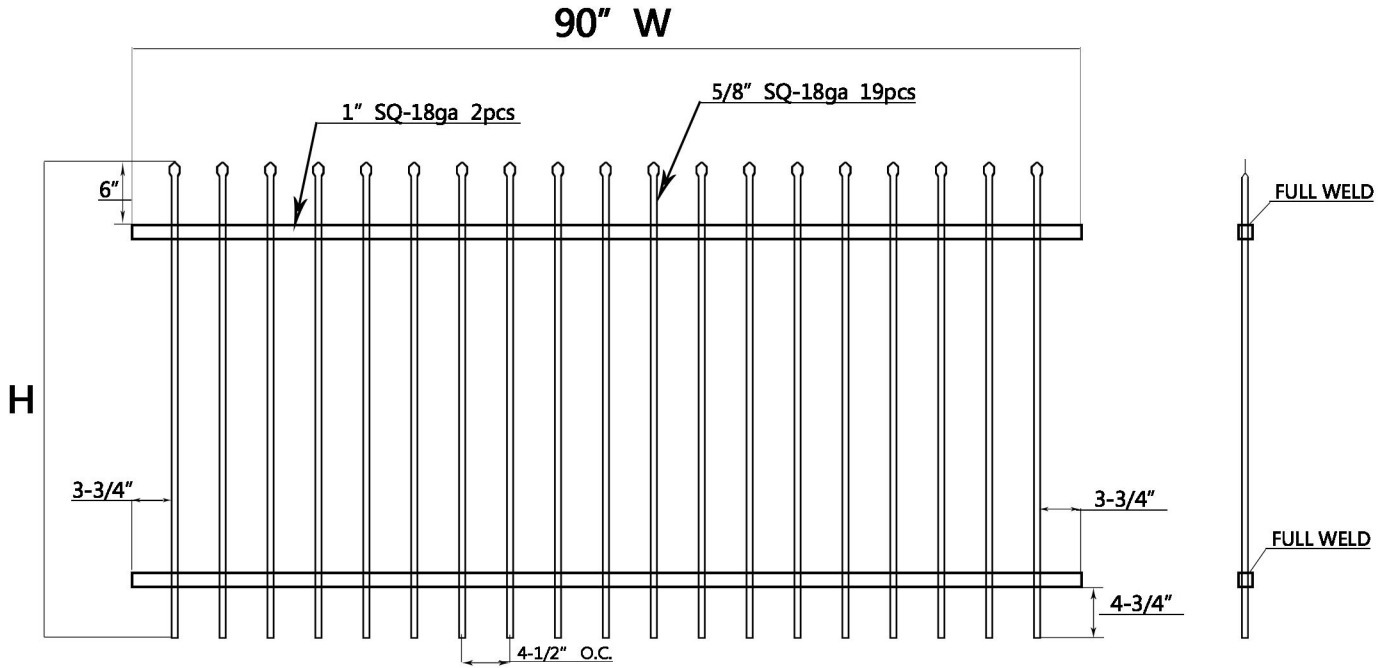

RESIDENTIAL FLAT TOP FENCE-1 (H)*90" W
[EXT2](H=45" /58")

COMMERCIAL FLAT TOP FENCE-1 (H)*90" W
[EXT2](H=34" /40" /45")

COMMERCIAL FLAT TOP FENCE-2 (H)*94 "W
[EXT2] (H=58" /70")

INDUSTRIAL FLAT TOP FENCE-1
93" H*93" W

RESIDENTIAL GRADE SPEAR FENCE 70" H*90" W

COMMERCIAL GRADE SPEAR FENCE-1 (H)*90" W [EXT2](H=45" /70")

COMMERCIAL GRADE SPEAR FENCE-2 (H)*94" W [EXT2](H=58" /70" /82")

94" W

INDUSTRIAL GRADE SPEAR FENCE-1 93" H*93" W

COMMERCIAL FLAT TOP DEFORMED FENCE-2 (H)*94 "W [EXT2] (H=58" /70")

COMMERCIAL GRADE SPEAR FENCE-1 70" H*94" W

COMMERCIAL GRADE SPEAR FENCE-2

(H) *89" W [EXT2] (H=82" /93")

W

Vertical View

INDUSTRIAL GRADE SPEAR FENCE

93" H*93" W

W

Vertical View