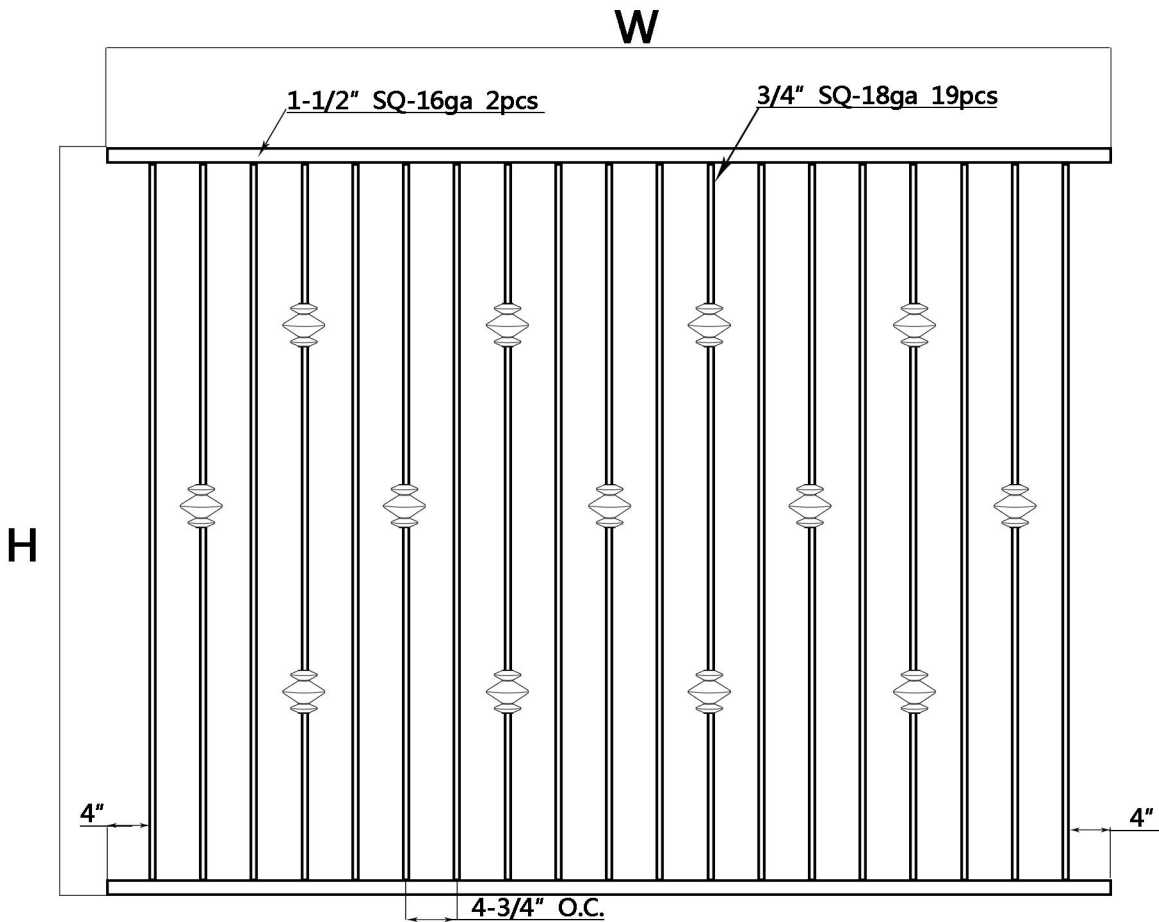

COMMERCIAL FLAT TOP FENCE WITH KNUCKLES-2
58" H*94" W