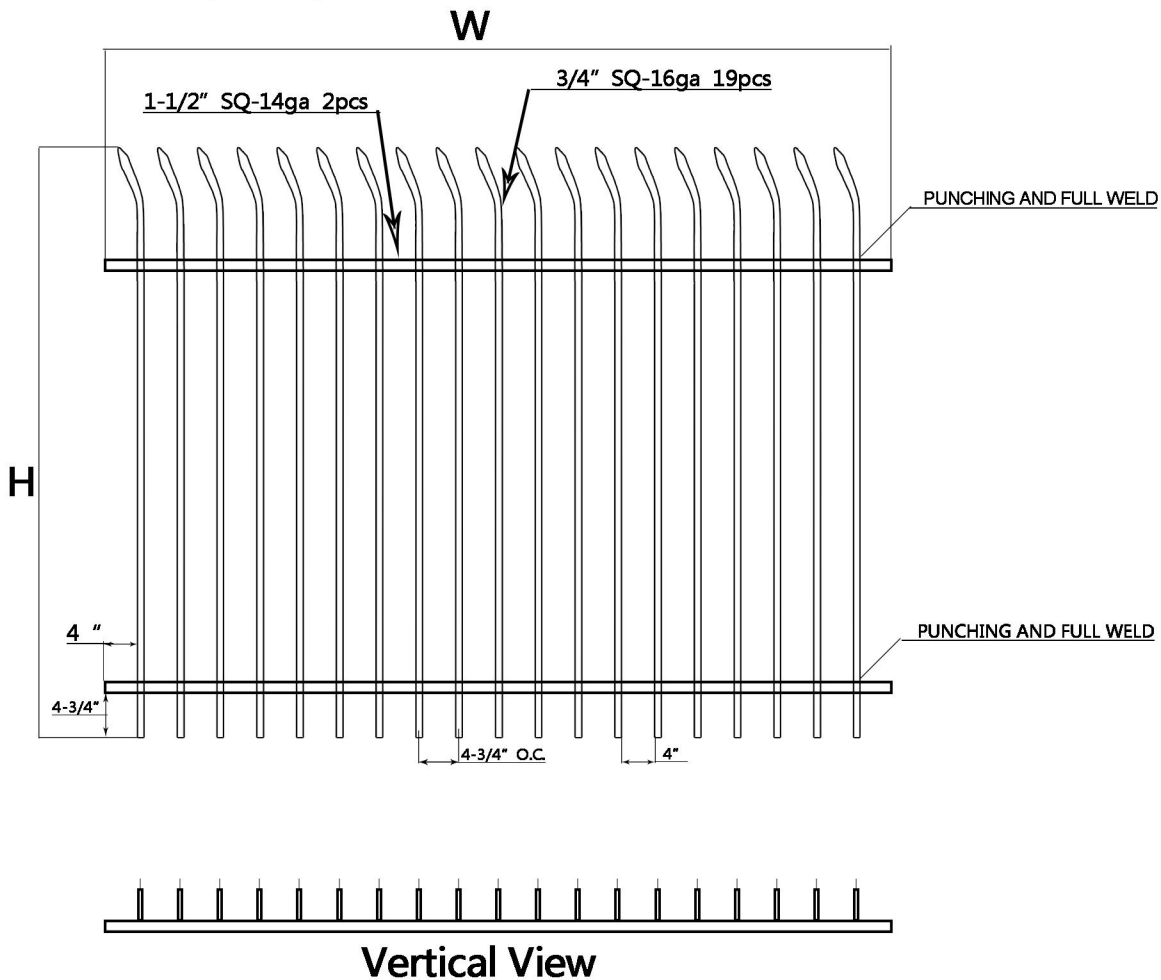

RESIDENTIAL GRADE SPEAR FENCE 70" H*90" W

COMMERCIAL GRADE SPEAR FENCE-1 (H)*90" W [EXT2](H=45" /70")

COMMERCIAL GRADE SPEAR FENCE-2 (H)*94" W [EXT2](H=58" /70" /82")

94" W

INDUSTRIAL GRADE SPEAR FENCE-1 93" H*93" W

W

COMMERCIAL FLAT TOP FENCE WITH KNUCKLES-1
(H)*90" W [EXT2](H=34" /40" /45")

COMMERCIAL FLAT TOP FENCE WITH KNUCKLES-2
58" H*94" W

RESIDENTIAL FLAT TOP DEFORMED FENCE-1
(H)*90" W [EXT2](H=45" /58")

COMMERCIAL FLAT TOP DEFORMED FENCE-1
(H)*90" W [EXT2](H=40" /45")

COMMERCIAL FLAT TOP DEFORMED FENCE-2 (H)*94 "W [EXT2] (H=58" /70")

COMMERCIAL GRADE SPEAR FENCE-1 70" H*94" W

COMMERCIAL GRADE SPEAR FENCE-2

(H) *89" W [EXT2] (H=82" /93")

W

Vertical View

INDUSTRIAL GRADE SPEAR FENCE

93" H*93" W

W

Vertical View