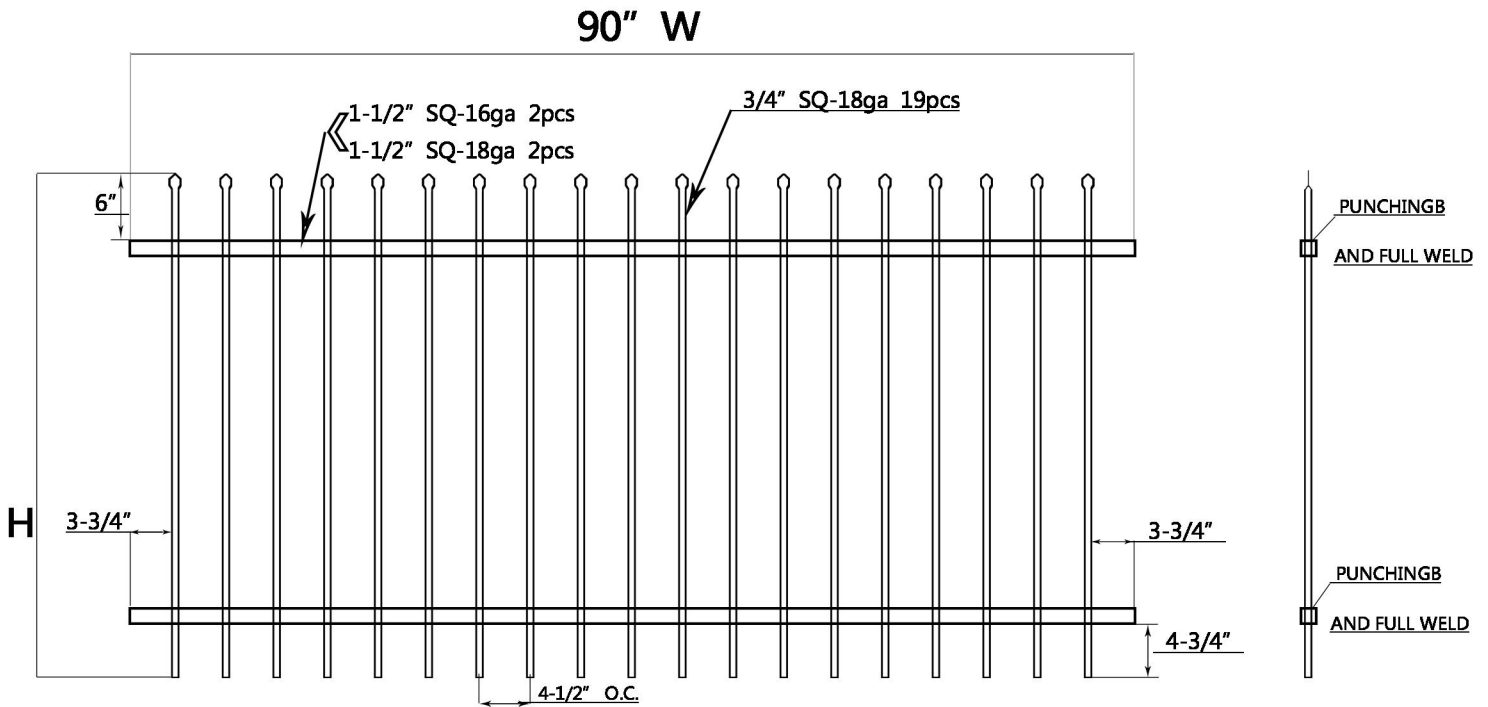

RESIDENTIAL FLAT TOP FENCE-1 (H)*90" W
[EXT2](H=45" /58")

COMMERCIAL FLAT TOP FENCE-1 (H)*90" W
[EXT2](H=34" /40" /45")

COMMERCIAL FLAT TOP FENCE-2 (H)*94 "W
[EXT2] (H=58" /70")

INDUSTRIAL FLAT TOP FENCE-1
93" H*93" W

RESIDENTIAL GRADE SPEAR FENCE 70" H*90" W

COMMERCIAL GRADE SPEAR FENCE-1 (H)*90" W [EXT2](H=45" /70")

COMMERCIAL GRADE SPEAR FENCE-2 (H)*94" W [EXT2](H=58" /70" /82")

94" W

INDUSTRIAL GRADE SPEAR FENCE-1 93" H*93" W

COMMERCIAL FLAT TOP DEFORMED FENCE-2 (H)*94 "W [EXT2] (H=58" /70")

COMMERCIAL GRADE SPEAR FENCE-1 70" H*94" W

COMMERCIAL GRADE SPEAR FENCE-2

(H) *89" W [EXT2] (H=82" /93")

W

Vertical View

INDUSTRIAL GRADE SPEAR FENCE

93" H*93" W

W

Vertical View