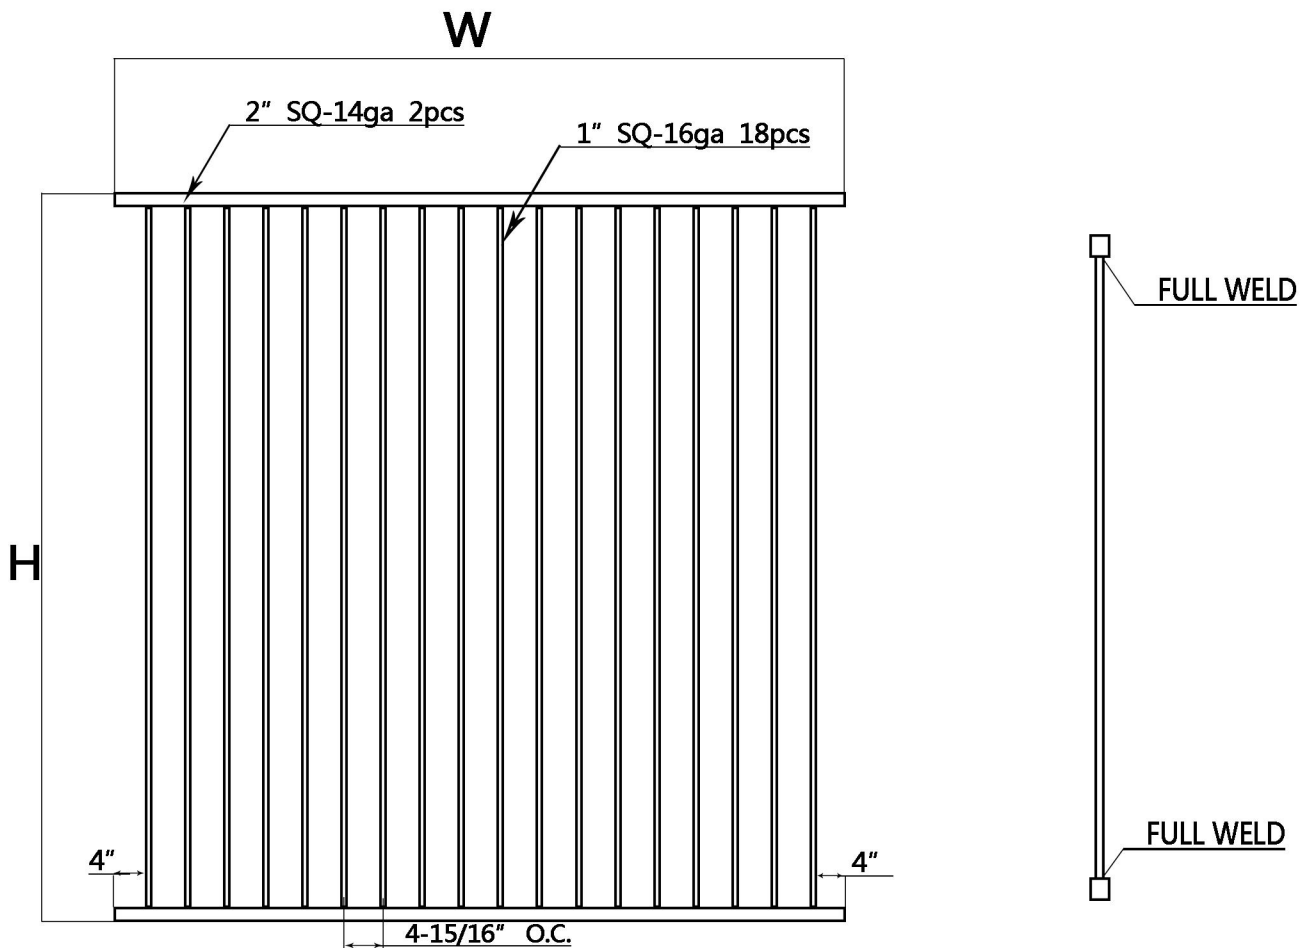

RESIDENTIAL FLAT TOP FENCE-1 (H)*90" W
[EXT2](H=45" /58")

COMMERCIAL FLAT TOP FENCE-1 (H)*90" W
[EXT2](H=34" /40" /45")

COMMERCIAL FLAT TOP FENCE-2 (H)*94 "W
[EXT2] (H=58" /70")

INDUSTRIAL FLAT TOP FENCE-1
93" H*93" W

RESIDENTIAL GRADE SPEAR FENCE 70" H*90" W

COMMERCIAL GRADE SPEAR FENCE-1 (H)*90" W [EXT2](H=45" /70")

COMMERCIAL GRADE SPEAR FENCE-2 (H)*94" W [EXT2](H=58" /70" /82")

94" W

INDUSTRIAL GRADE SPEAR FENCE-1 93" H*93" W

COMMERCIAL FLAT TOP DEFORMED FENCE-2 (H)*94 "W [EXT2] (H=58" /70")

COMMERCIAL GRADE SPEAR FENCE-1 70" H*94" W

COMMERCIAL GRADE SPEAR FENCE-2

(H) *89" W [EXT2] (H=82" /93")

W

Vertical View

INDUSTRIAL GRADE SPEAR FENCE

93" H*93" W

W

Vertical View