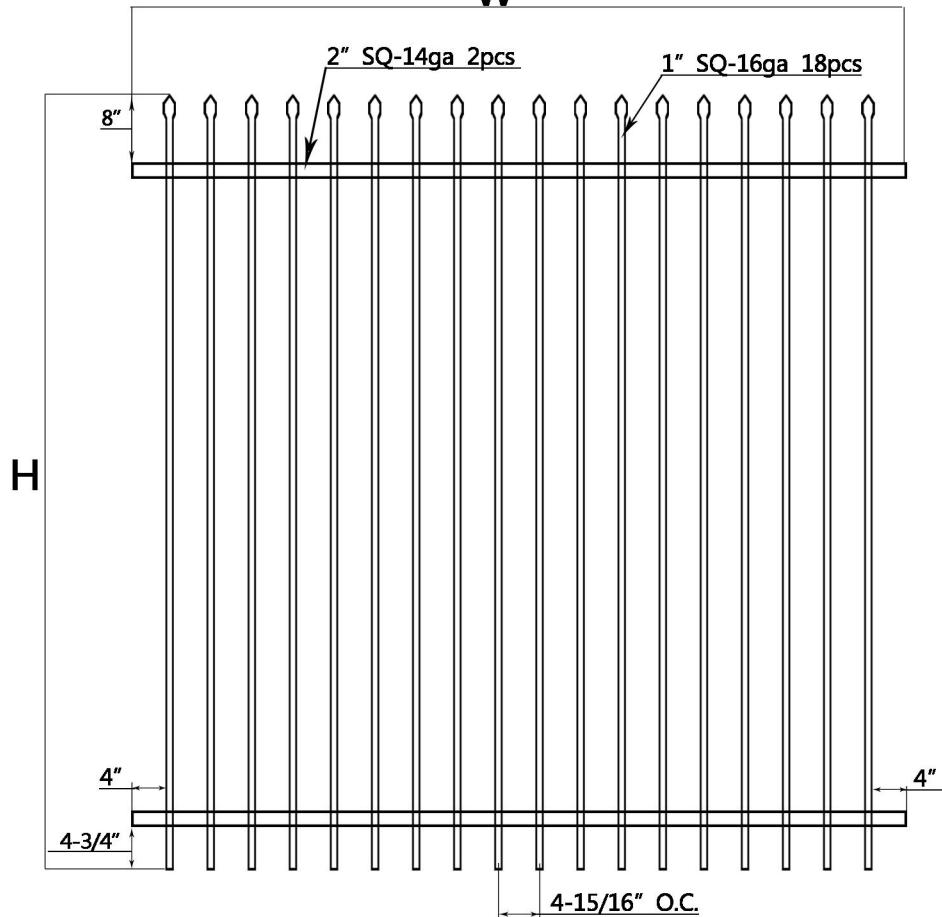

RESIDENTIAL GRADE SPEAR FENCE 70" H*90" W

COMMERCIAL GRADE SPEAR FENCE-1 (H)*90" W [EXT2](H=45" /70")

COMMERCIAL GRADE SPEAR FENCE-2 (H)*94" W [EXT2](H=58" /70" /82")

94" W

INDUSTRIAL GRADE SPEAR FENCE-1 93" H*93" W

W

COMMERCIAL FLAT TOP FENCE WITH KNUCKLES-1
(H)*90" W [EXT2](H=34" /40" /45")

COMMERCIAL FLAT TOP FENCE WITH KNUCKLES-2
58" H*94" W

RESIDENTIAL FLAT TOP DEFORMED FENCE-1
(H)*90" W [EXT2](H=45" /58")

COMMERCIAL FLAT TOP DEFORMED FENCE-1
(H)*90" W [EXT2](H=40" /45")

COMMERCIAL FLAT TOP DEFORMED FENCE-2 (H)*94 "W [EXT2] (H=58" /70")

COMMERCIAL GRADE SPEAR FENCE-1 70" H*94" W

COMMERCIAL GRADE SPEAR FENCE-2

(H) *89" W [EXT2] (H=82" /93")

W

Vertical View

INDUSTRIAL GRADE SPEAR FENCE

93" H*93" W

W

Vertical View