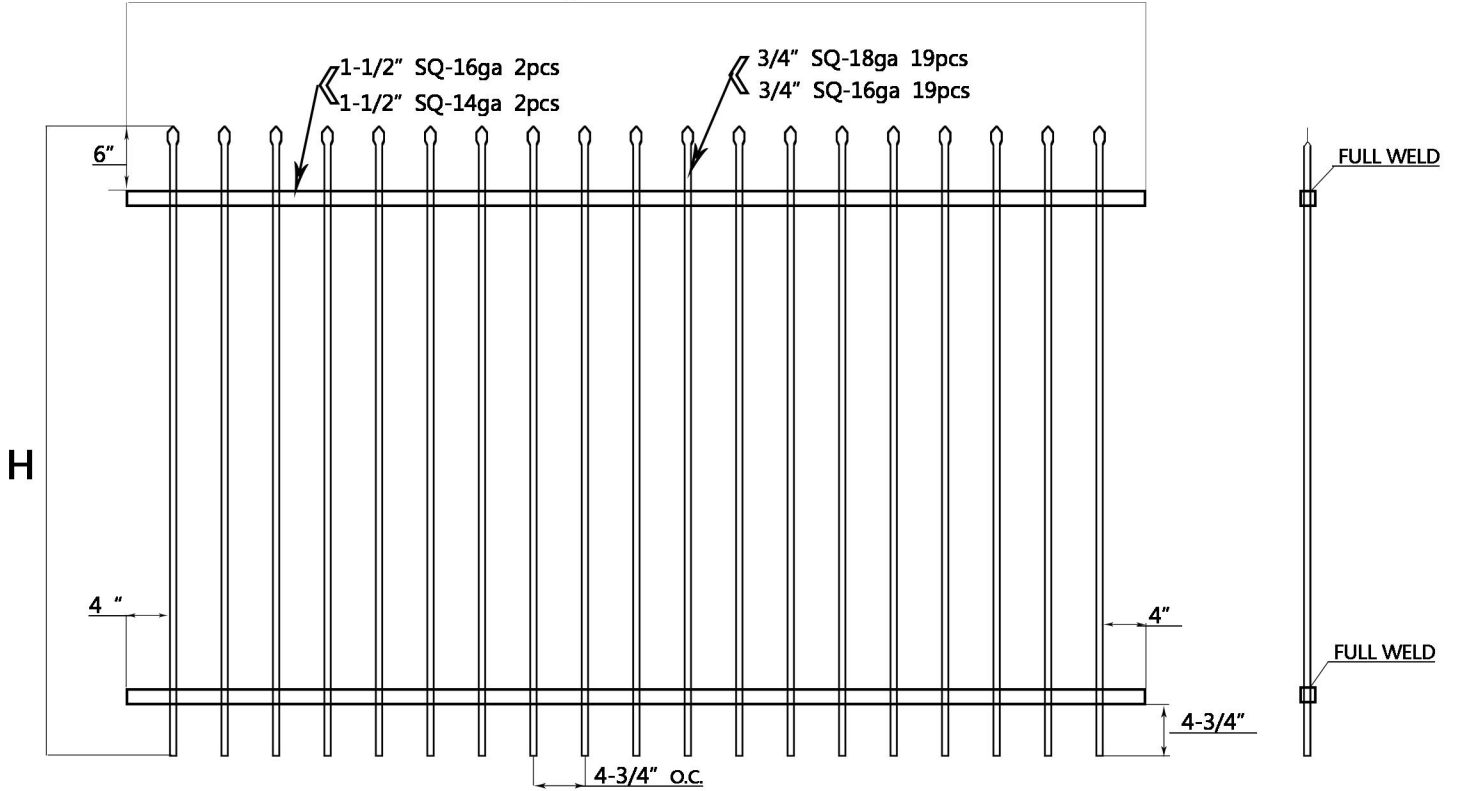

RESIDENTIAL GRADE SPEAR FENCE 70" H*90" W

COMMERCIAL GRADE SPEAR FENCE-1 (H)*90" W [EXT2](H=45" /70")

COMMERCIAL GRADE SPEAR FENCE-2 (H)*94" W [EXT2](H=58" /70" /82")

94" W

INDUSTRIAL GRADE SPEAR FENCE-1 93" H*93" W

W

COMMERCIAL FLAT TOP FENCE WITH KNUCKLES-1
(H)*90" W [EXT2](H=34" /40" /45")

COMMERCIAL FLAT TOP FENCE WITH KNUCKLES-2
58" H*94" W

RESIDENTIAL FLAT TOP DEFORMED FENCE-1
(H)*90" W [EXT2](H=45" /58")

COMMERCIAL FLAT TOP DEFORMED FENCE-1
(H)*90" W [EXT2](H=40" /45")

COMMERCIAL FLAT TOP DEFORMED FENCE-2 (H)*94 "W [EXT2] (H=58" /70")

COMMERCIAL GRADE SPEAR FENCE-1 70" H*94" W

COMMERCIAL GRADE SPEAR FENCE-2

(H) *89" W [EXT2] (H=82" /93")

W

Vertical View

INDUSTRIAL GRADE SPEAR FENCE

93" H*93" W

W

Vertical View