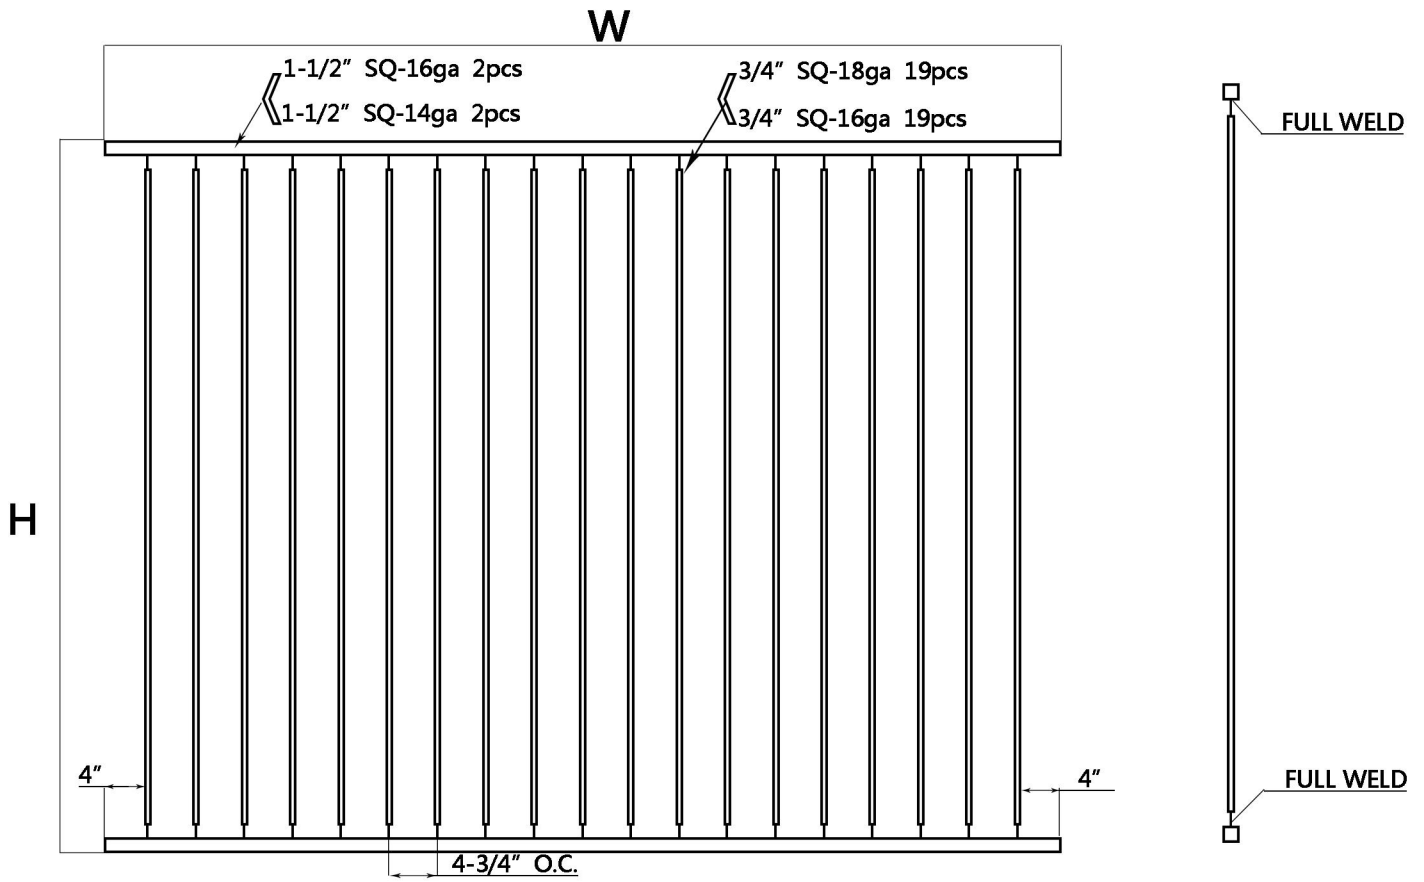

RESIDENTIAL GRADE SPEAR FENCE 70" H*90" W

COMMERCIAL GRADE SPEAR FENCE-1 (H)*90" W [EXT2](H=45" /70")

COMMERCIAL GRADE SPEAR FENCE-2 (H)*94" W [EXT2](H=58" /70" /82")

94" W

INDUSTRIAL GRADE SPEAR FENCE-1 93" H*93" W

W

COMMERCIAL FLAT TOP FENCE WITH KNUCKLES-1
(H)*90" W [EXT2](H=34" /40" /45")

COMMERCIAL FLAT TOP FENCE WITH KNUCKLES-2
58" H*94" W

RESIDENTIAL FLAT TOP DEFORMED FENCE-1
(H)*90" W [EXT2](H=45" /58")

COMMERCIAL FLAT TOP DEFORMED FENCE-1
(H)*90" W [EXT2](H=40" /45")

COMMERCIAL FLAT TOP DEFORMED FENCE-2 (H)*94 "W [EXT2] (H=58" /70")

COMMERCIAL GRADE SPEAR FENCE-1 70" H*94" W

COMMERCIAL GRADE SPEAR FENCE-2

(H) *89" W [EXT2] (H=82" /93")

W

Vertical View

INDUSTRIAL GRADE SPEAR FENCE

93" H*93" W

W

Vertical View