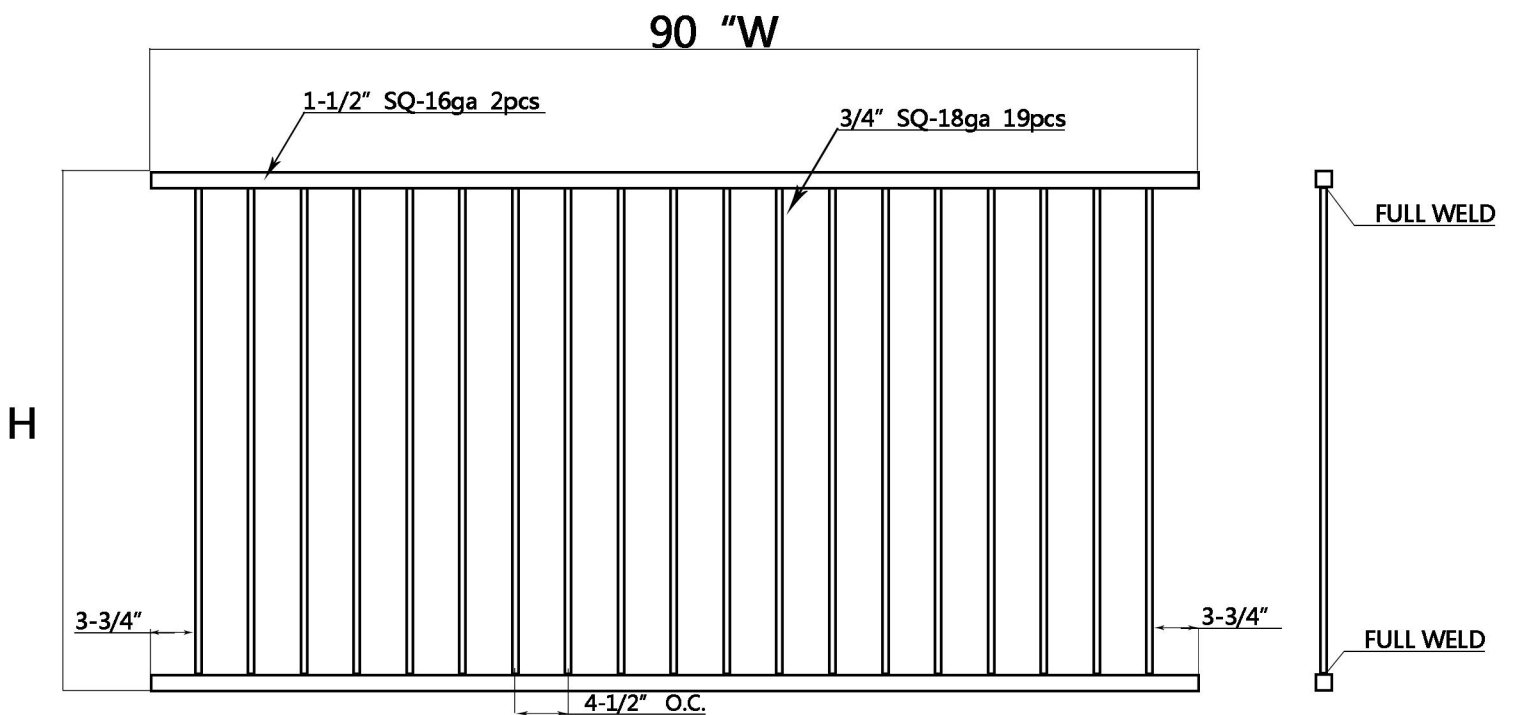

RESIDENTIAL FLAT TOP FENCE-1 (H)*90" W
[EXT2](H=45" /58")

COMMERCIAL FLAT TOP FENCE-1 (H)*90" W
[EXT2](H=34" /40" /45")

COMMERCIAL FLAT TOP FENCE-2 (H)*94 "W
[EXT2] (H=58" /70")

INDUSTRIAL FLAT TOP FENCE-1
93" H*93" W

RESIDENTIAL GRADE SPEAR FENCE 70" H*90" W

COMMERCIAL GRADE SPEAR FENCE-1 (H)*90" W [EXT2](H=45" /70")

COMMERCIAL GRADE SPEAR FENCE-2 (H)*94" W [EXT2](H=58" /70" /82")

94" W

INDUSTRIAL GRADE SPEAR FENCE-1 93" H*93" W

COMMERCIAL FLAT TOP DEFORMED FENCE-2 (H)*94 "W [EXT2] (H=58" /70")

COMMERCIAL GRADE SPEAR FENCE-1 70" H*94" W

COMMERCIAL GRADE SPEAR FENCE-2

(H) *89" W [EXT2] (H=82" /93")

W

Vertical View

INDUSTRIAL GRADE SPEAR FENCE

93" H*93" W

W

Vertical View